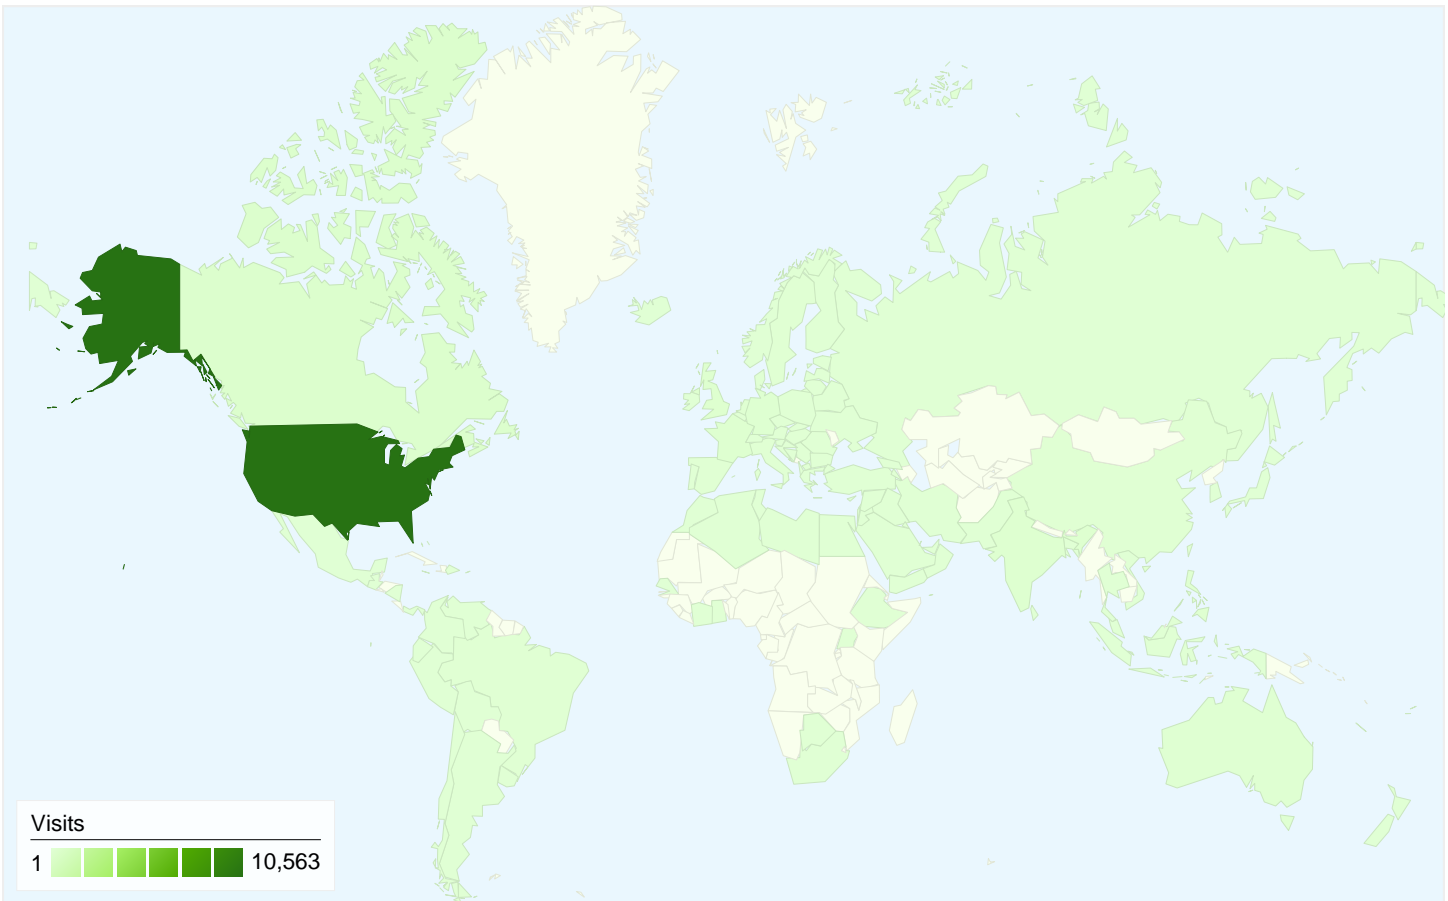

8,603 people visited this site

12,662 Visits

8,603 Absolute Unique Visitors

20,645 Pageviews

1.63 Average Pageviews

00:01:32 Time on Site

73.53% Bounce Rate

60.89% New Visits

All traffic sources sent a total of 12,662 visits

- 24.95% Direct Traffic
- 36.50% Referring Sites
- 31.06% Search Engines

- **Referring Sites**
4,621.00 (36.50%)
- **Search Engines**
3,933.00 (31.06%)
- **Direct Traffic**
3,159.00 (24.95%)
- **Other**
949 (7.49%)

Top Traffic Sources

Sources	Visits	% visits	Keywords	Visits	% visits
google (organic)	3,652	28.84%	silicon florist	296	7.53%
(direct) ((none))	3,159	24.95%	small ass	108	2.75%
twitter.com (referral)	1,276	10.08%	portland blogs	57	1.45%
feedburner (feed)	910	7.19%	feedback widget	51	1.30%
reddit.com (referral)	816	6.44%	oscon 2011	42	1.07%

12,662 visits came from 109 countries/territories

Site Usage

Country/Territory	Visits	Pages/Visit	Avg. Time on Site	% New Visits	Bounce Rate
United States	10,563	1.72	00:01:45	55.72%	70.77%
Canada	242	1.23	00:00:34	90.08%	84.30%
United Kingdom	179	1.20	00:00:24	96.09%	86.03%
India	148	1.50	00:00:33	89.86%	76.35%
France	142	1.09	00:00:34	83.10%	92.25%
Germany	122	1.13	00:00:21	87.70%	88.52%
Philippines	110	1.28	00:00:44	24.55%	91.82%
Australia	88	1.14	00:00:33	90.91%	90.91%
Netherlands	65	1.18	00:00:16	100.00%	84.62%