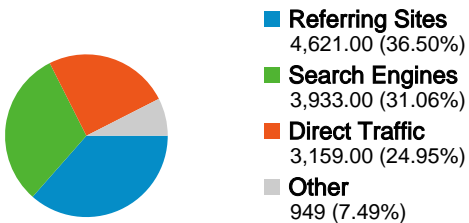

Traffic Sources Overview

Content Overview

Pages	Pageviews	% Pageviews
/	3,473	16.82%
/jobs/	1,213	5.88%
/2010/10/04/portland-seed-	1,104	5.35%
/2010/10/19/city-portland-	455	2.20%
/2010/10/20/how-to-build-	453	2.19%