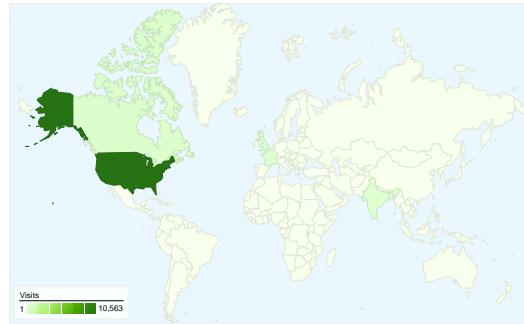

Map Overlay